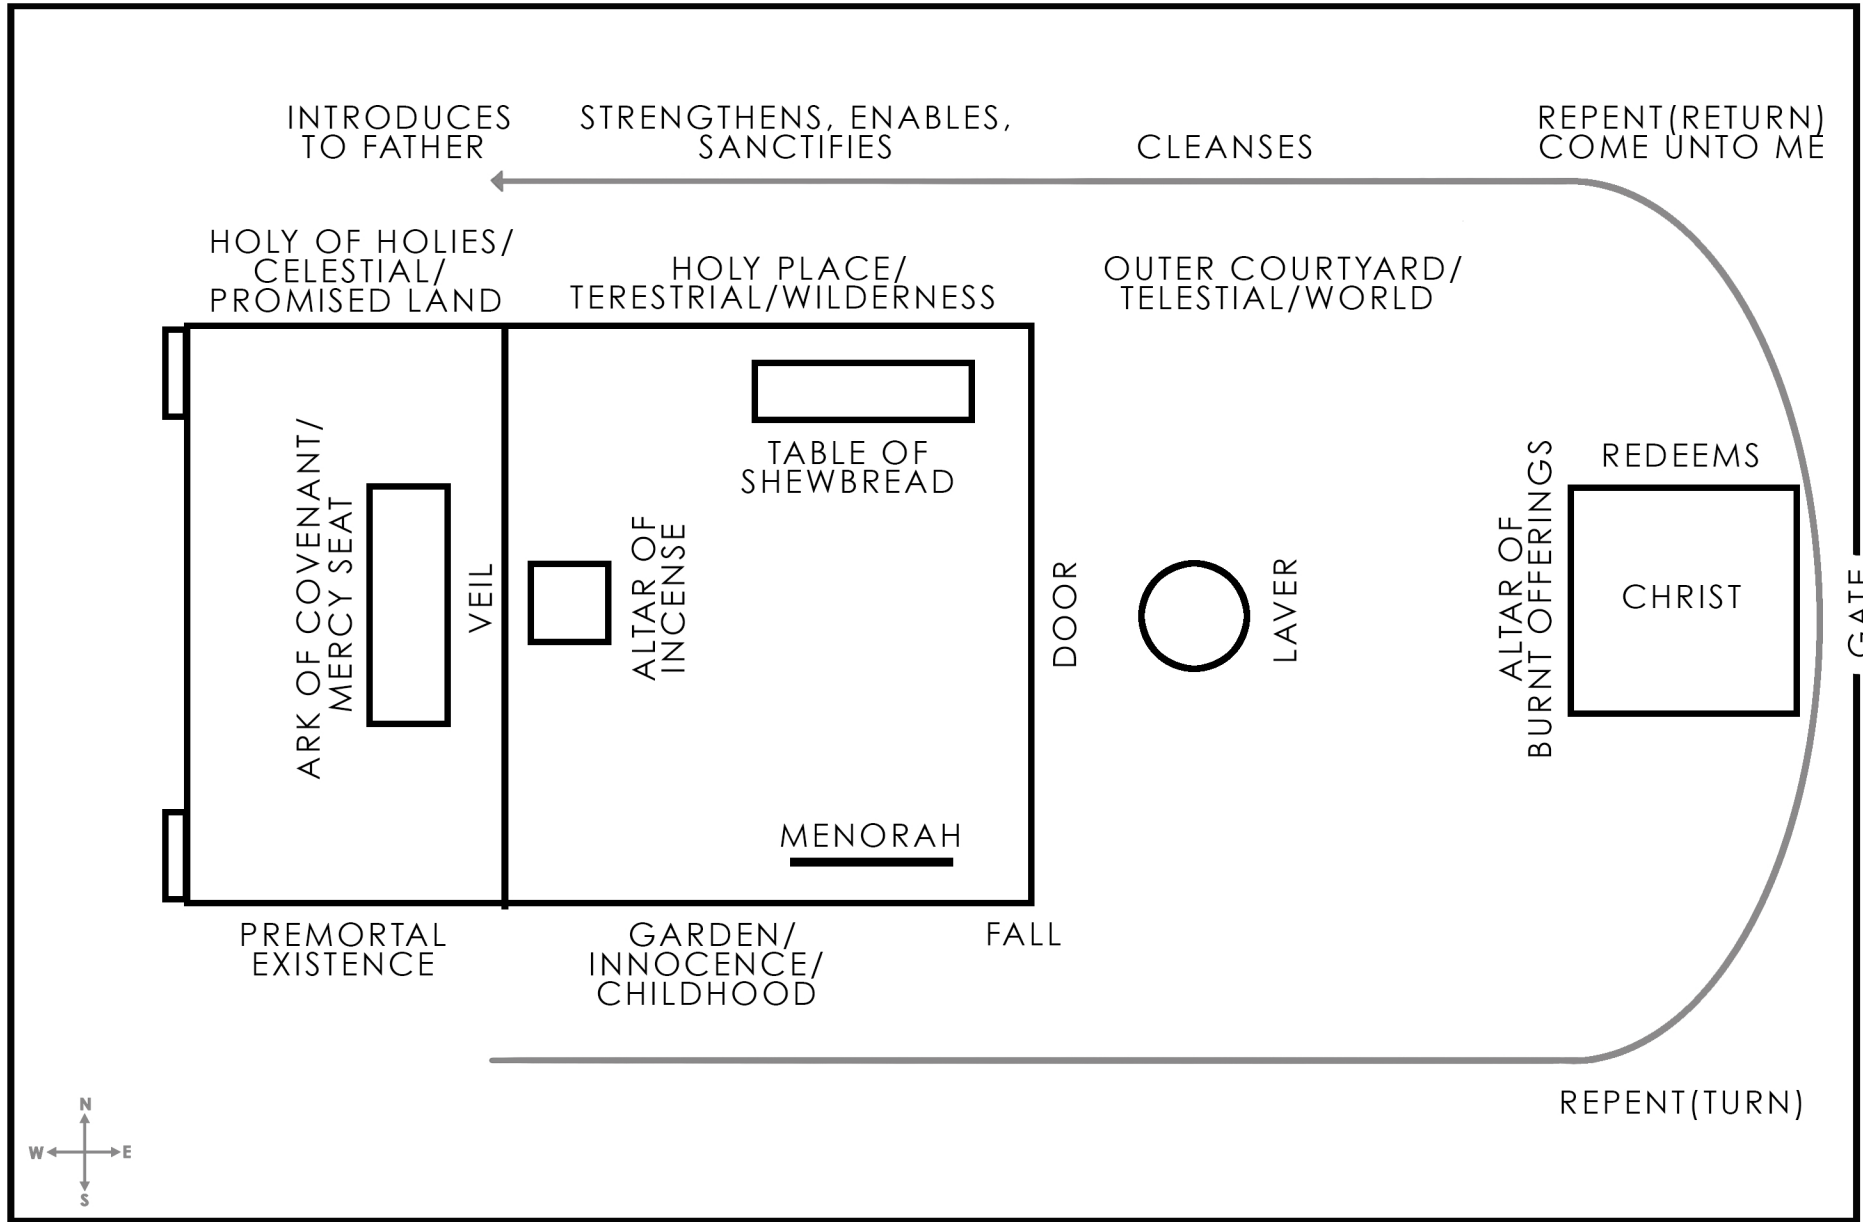

# ANCIENT (ETERNAL) TEMPLE PATTERN

NOD / OUTER DARKNESS / WILDERNESS / WANDERING